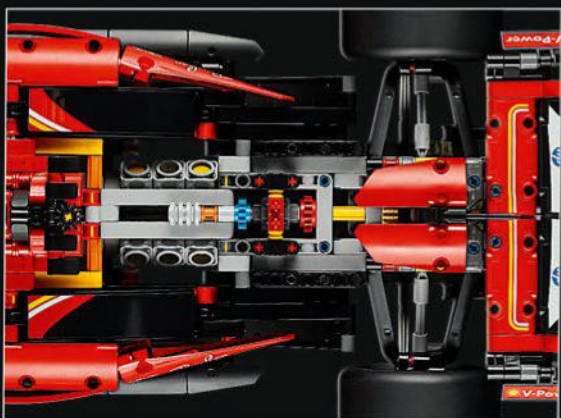

DETAIL-DRIVEN DESIGN

Beneath the removable engine cover and authentic livery, your LEGO® Technic Ferrari SF-24 takes you through the push- and pull-rod suspension, working steering, an updated V6 engine block design and spinning MGU-H unit. A 2-speed gearbox, adjustable spoiler and the printed tyres complete the look and feel of Ferrari excellence.