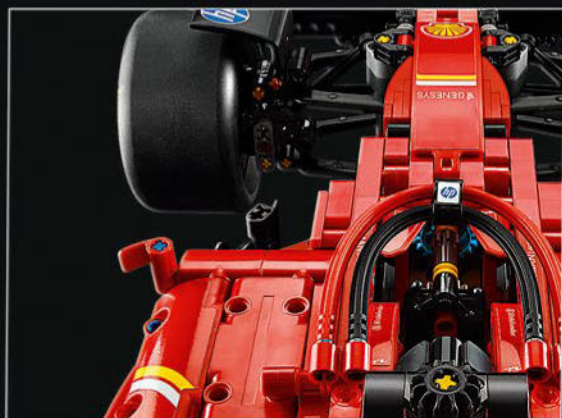

DETAIL-DRIVEN DESIGN

Beneath the removable engine cover and authentic livery, your LEGO® Technic Ferrari SF-24 takes you through the push- and pull-rod suspension, working steering, an updated V6 engine block design and spinning MGU-H unit. A 2-speed gearbox, adjustable spoiler and the printed tyres complete the look and feel of Ferrari excellence.