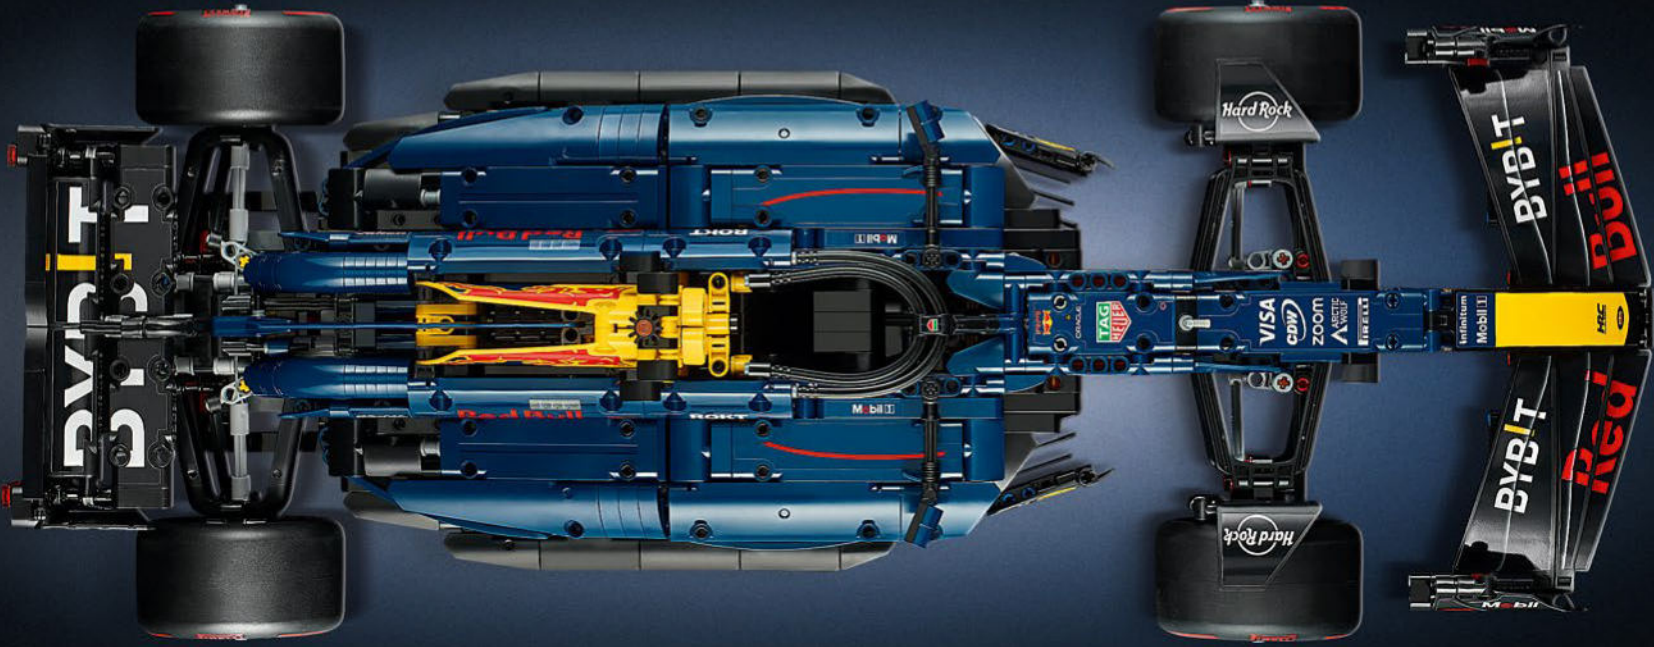

DRIVEN BY PASSION

After winning three consecutive Formula 1® Drivers' Championships (2021-2023), and Constructors' Championships in 2022 and 2023, the Oracle Red Bull Racing team has cemented its position as a world-class racing legend. The Oracle Red Bull Racing RB20, released in 2024, builds on the successes of its predecessors. Ultra-tuned for optimised performance with a 900 hp V6 engine, the front suspension has kept its pull-rod actuation with slight modifications, and the rear suspension has evolved while maintaining push-rod geometry. The LEGO® Technic version of this celebrated icon is ready to conquer the podiums – or your shelves!

ORACLE
Red Bull

DVRT

Mobil

ORACLE

Red Bull
ORACLE

RECREATING EVERY DETAIL

Every detail inside and out mimics the real-life design: from the authentic push- and pull-rod suspension, steering and removable engine cover to the updated V6 engine block design and spinning MGU-H unit, 2-speed gearbox and adjustable spoiler. A dark-blue-and-yellow livery with sponsor logos completes the look.

Milan Reindl
LEGO® Technic
Senior Designer

FROM THE LEGO® DESIGN TEAM

This collaboration with the Oracle Red Bull Racing Design teams was a pleasure. We developed new suspension elements, including wishbones, track rods and special beams with ball cups and balls, to support the model's weight forces. The nose section had to be sturdy, narrow and elegant like the real vehicle. We hope the result will win the hearts of LEGO® Technic and Formula 1® enthusiasts alike.