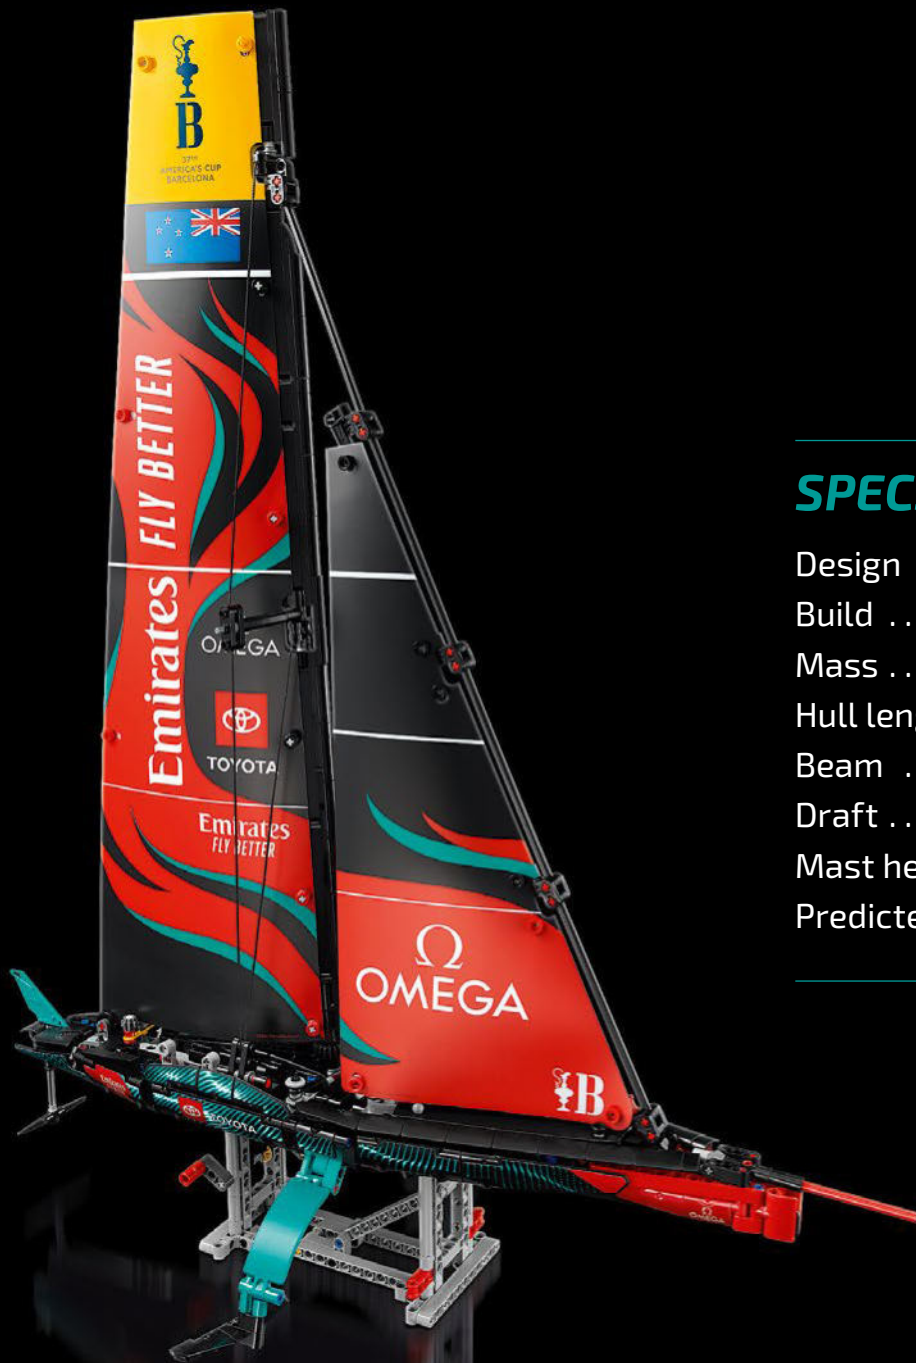

SPECS

Design	35 designers for 2 years
Build	45 boat builders for 1 year
Mass	6,200 kg (13,668 lb.)
Hull length	20.7 m (67.9 ft.)
Beam	5.0 m (16.4 ft.)
Draft	5.2 m (17 ft.)
Mast height	28.0 m (91.8 ft.)
Predicted top speed	100 kph (54 kt)