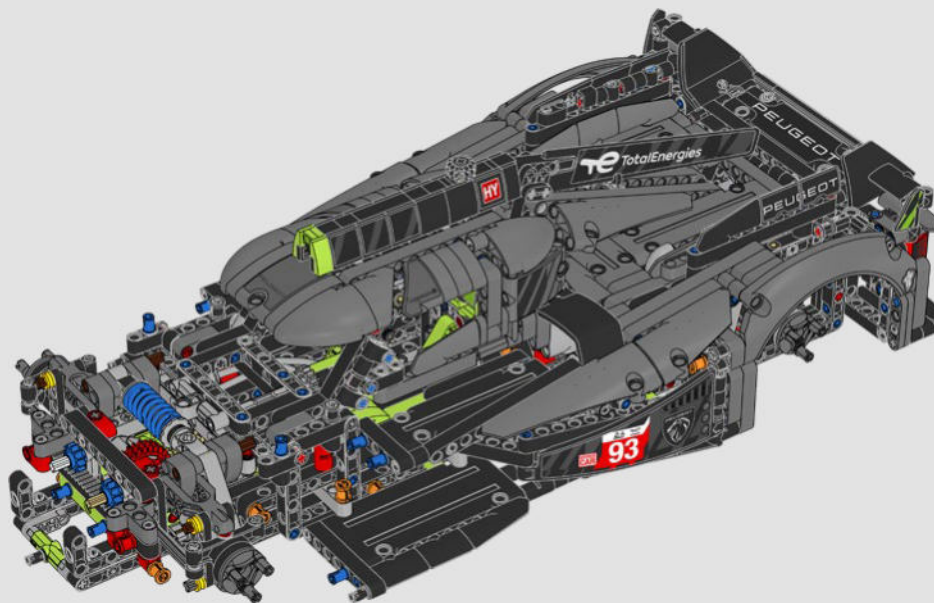

2007-2010

The PEUGEOT 908 HDI FAP, the V12 engine car, returns the PEUGEOT Sport team to the 24 Hours of Le Mans, securing second place in both 2007 and 2008, and a double win in 2009.

1937

1991

2007

2011

PEUGEOT 905

1991-1993

The PEUGEOT 905 enters in the 24 Hours of Le Mans from 1991 to 1993, giving PEUGEOT its first win in the race in 1992, following up with a historic triple win in 1993.

PEUGEOT 908

2011

PEUGEOT 908, the V8 engine car, won five victories in seven races. At the 2011 24 Hours of Le Mans, the team was only 13 seconds from victory, finishing in 2nd, 3rd and 4th places.

HIGHLIGHTS FROM PEUGEOT HISTORY IN 24 HOURS OF LE MANS

PEUGEOT 9X8 HYPERCAR

2023

2023

As 24 Hours of Le Mans celebrates 100 years of endurance racing, PEUGEOT enters the 9X8 Hypercar in the new Le Mans Hybrid class race.