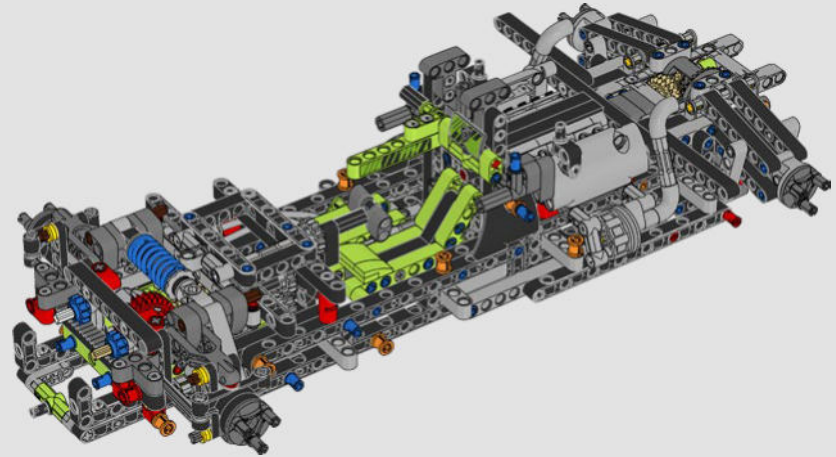

KASPER HANSEN
Designer
LEGO® Technic

FROM THE DESIGN TEAM

'We designed the 1:10 scale model based on the real car. It was a great pleasure to work so closely with the PEUGEOT Sport team, while they were in the middle of their development, too. We even went to a private test session at the Magny-Cours racetrack. We first created a concept version, then added details and functions as the real car evolved, like the unique suspension, electric "wiring" and glow-in-the-dark effects for 24-hour racing.'

1991-1993

The PEUGEOT 905 enters in the 24 Hours of Le Mans from 1991 to 1993, giving PEUGEOT its first win in the race in 1992, following up with a historic triple win in 1993.

PEUGEOT 908

2011

PEUGEOT 908, the V8 engine car, won five victories in seven races. At the 2011 24 Hours of Le Mans, the team was only 13 seconds from victory, finishing in 2nd, 3rd and 4th places.

HIGHLIGHTS FROM PEUGEOT HISTORY IN 24 HOURS OF LE MANS

PEUGEOT 9X8 HYPERCAR

2023

2023

As 24 Hours of Le Mans celebrates 100 years of endurance racing, PEUGEOT enters the 9X8 Hypercar in the new Le Mans Hybrid class race.