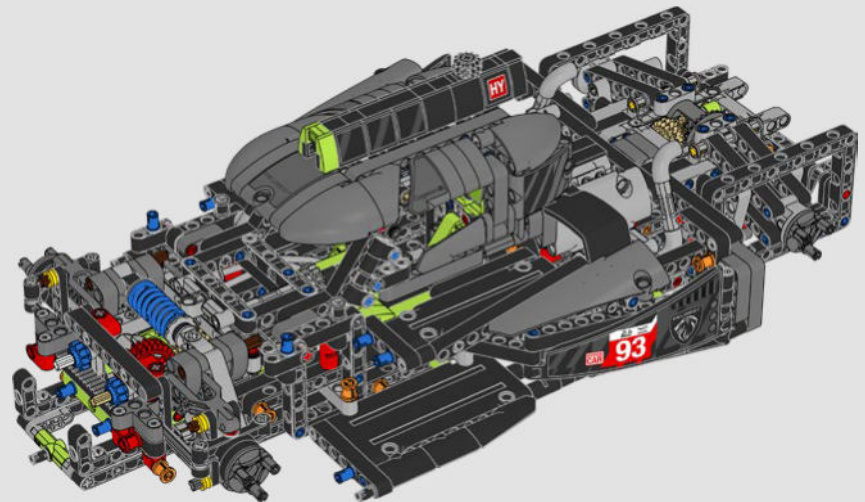

KASPER HANSEN
Designer
LEGO® Technic

FROM THE DESIGN TEAM

'We designed the 1:10 scale model based on the real car. It was a great pleasure to work so closely with the PEUGEOT Sport team, while they were in the middle of their development, too. We even went to a private test session at the Magny-Cours racetrack. We first created a concept version, then added details and functions as the real car evolved, like the unique suspension, electric "wiring" and glow-in-the-dark effects for 24-hour racing.'

1991-1993

The PEUGEOT 905 enters in the 24 Hours of Le Mans from 1991 to 1993, giving PEUGEOT its first win in the race in 1992, following up with a historic triple win in 1993.

PEUGEOT 908

2011

PEUGEOT 908, the V8 engine car, won five victories in seven races. At the 2011 24 Hours of Le Mans, the team was only 13 seconds from victory, finishing in 2nd, 3rd and 4th places.

HIGHLIGHTS FROM PEUGEOT HISTORY IN 24 HOURS OF LE MANS

PEUGEOT 9X8 HYPERCAR

2023

2023

As 24 Hours of Le Mans celebrates 100 years of endurance racing, PEUGEOT enters the 9X8 Hypercar in the new Le Mans Hybrid class race.