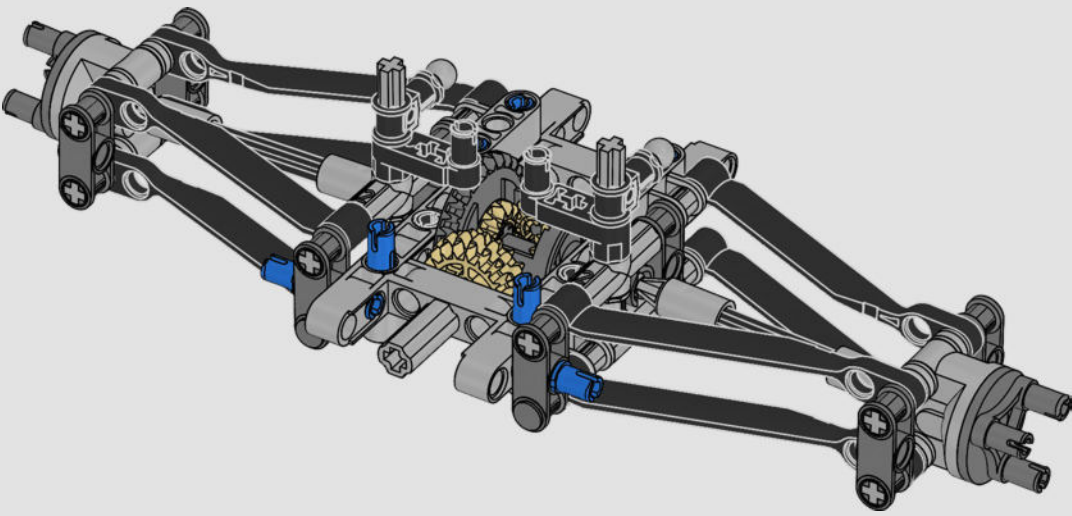

FROM THE DESIGN TEAM

The biggest challenge LEGO® designer Lars Krogh Jensen faced while recreating the LEGO Technic version of the McLaren Formula 1 car was the fact that the real racing car was still under development. “It was exciting following the process and seeing their car evolve, but of course, it also meant I was constantly having to make adjustments to our model.” The team started with a sketch build, which quickly revealed extra stability would be needed due to the model’s 65 cm (25.5 in.) extended length. Capturing the smooth rounded lines of the car’s design in rigid Technic elements was the next big test. But for Lars it was also about the features and functions: “It wouldn’t be a real Technic model without things like the working differential and steering.”

17

18

19

20

21

22

23

24