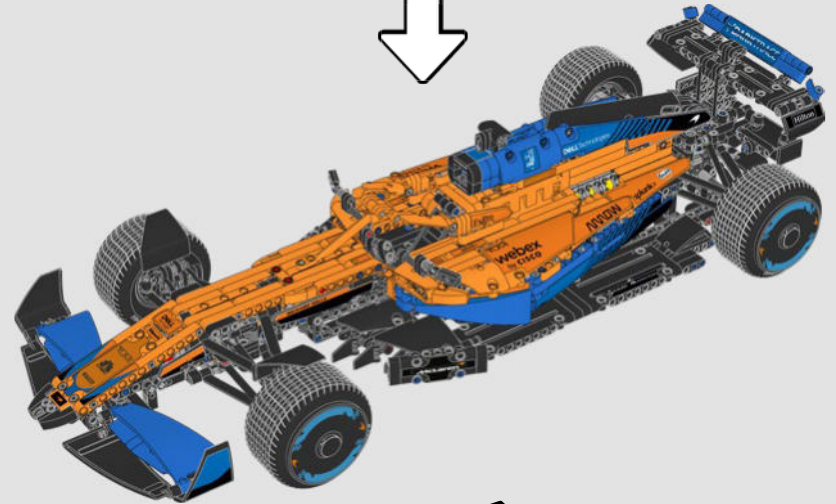

FROM THE DESIGN TEAM

The biggest challenge LEGO® designer Lars Krogh Jensen faced while recreating the LEGO Technic version of the McLaren Formula 1 car was the fact that the real racing car was still under development. “It was exciting following the process and seeing their car evolve, but of course, it also meant I was constantly having to make adjustments to our model.” The team started with a sketch build, which quickly revealed extra stability would be needed due to the model’s 65 cm (25.5 in.) extended length. Capturing the smooth rounded lines of the car’s design in rigid Technic elements was the next big test. But for Lars it was also about the features and functions: “It wouldn’t be a real Technic model without things like the working differential and steering.”