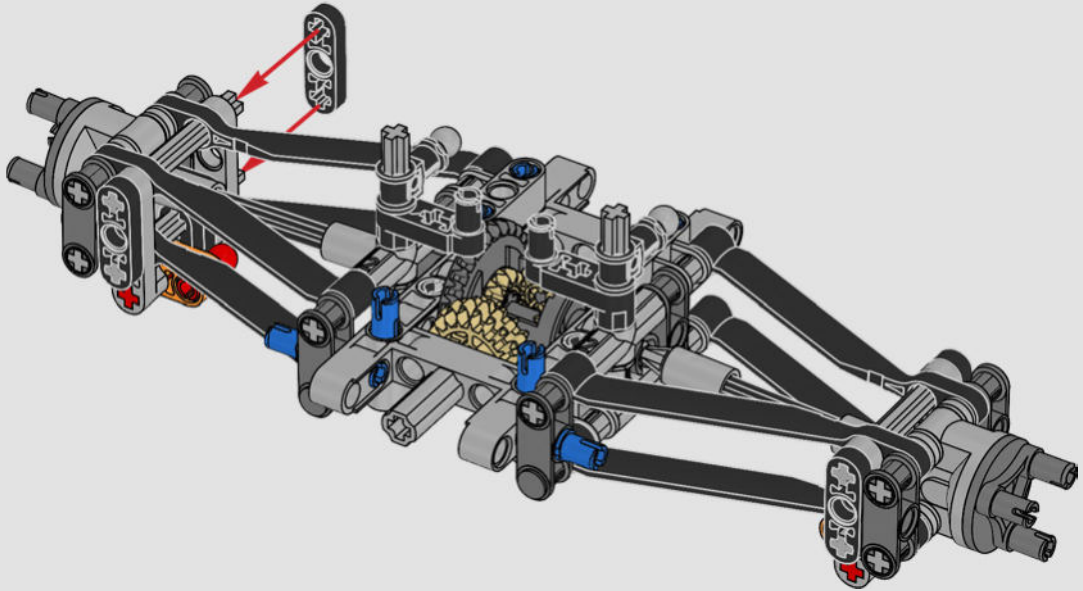

FROM THE DESIGN TEAM

The biggest challenge LEGO® designer Lars Krogh Jensen faced while recreating the LEGO Technic version of the McLaren Formula 1 car was the fact that the real racing car was still under development. “It was exciting following the process and seeing their car evolve, but of course, it also meant I was constantly having to make adjustments to our model.” The team started with a sketch build, which quickly revealed extra stability would be needed due to the model’s 65 cm (25.5 in.) extended length. Capturing the smooth rounded lines of the car’s design in rigid Technic elements was the next big test. But for Lars it was also about the features and functions: “It wouldn’t be a real Technic model without things like the working differential and steering.”

17

18

19

20

21

22

23

24