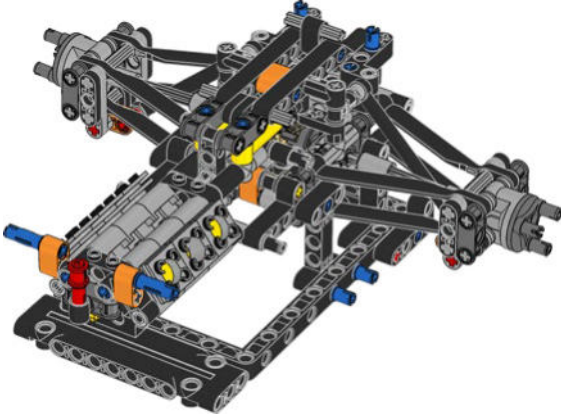

FROM THE DESIGN TEAM

The biggest challenge LEGO® designer Lars Krogh Jensen faced while recreating the LEGO Technic version of the McLaren Formula 1 car was the fact that the real racing car was still under development. “It was exciting following the process and seeing their car evolve, but of course, it also meant I was constantly having to make adjustments to our model.” The team started with a sketch build, which quickly revealed extra stability would be needed due to the model’s 65 cm (25.5 in.) extended length. Capturing the smooth rounded lines of the car’s design in rigid Technic elements was the next big test. But for Lars it was also about the features and functions: “It wouldn’t be a real Technic model without things like the working differential and steering.”