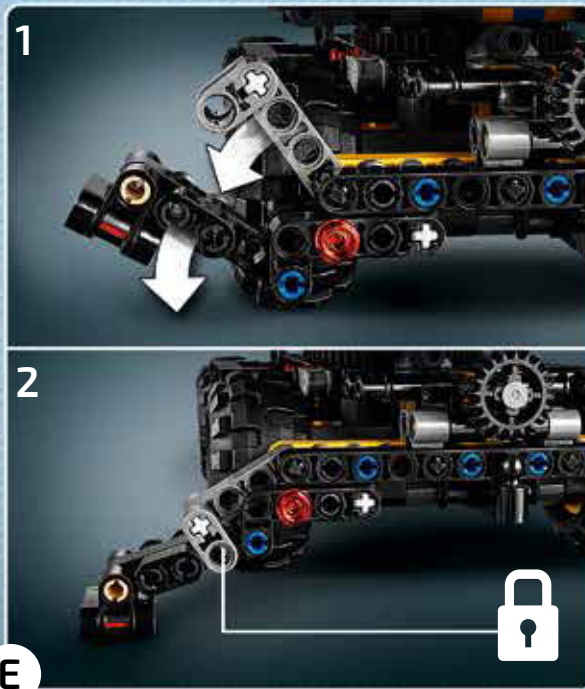

VOLVO EW160E

 38,000 lbs. (19 t)

 154 hp (115 kW)

 177 ft. (5.60 m)

VOLVO

42053

+

8293