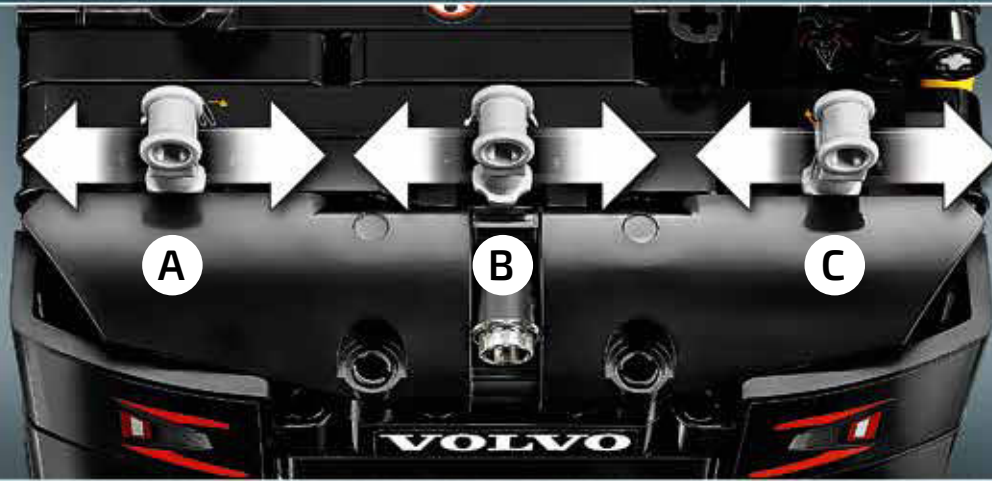

1

2

Pneumatic pump
Pneumatikpumpe
Pompe pneumatique
Bomba hidráulica
Bomba pneumática
Pneumatikus szivattyú
气动泵打开/关闭

**PNEUMATIC
SYSTEM V2**

E