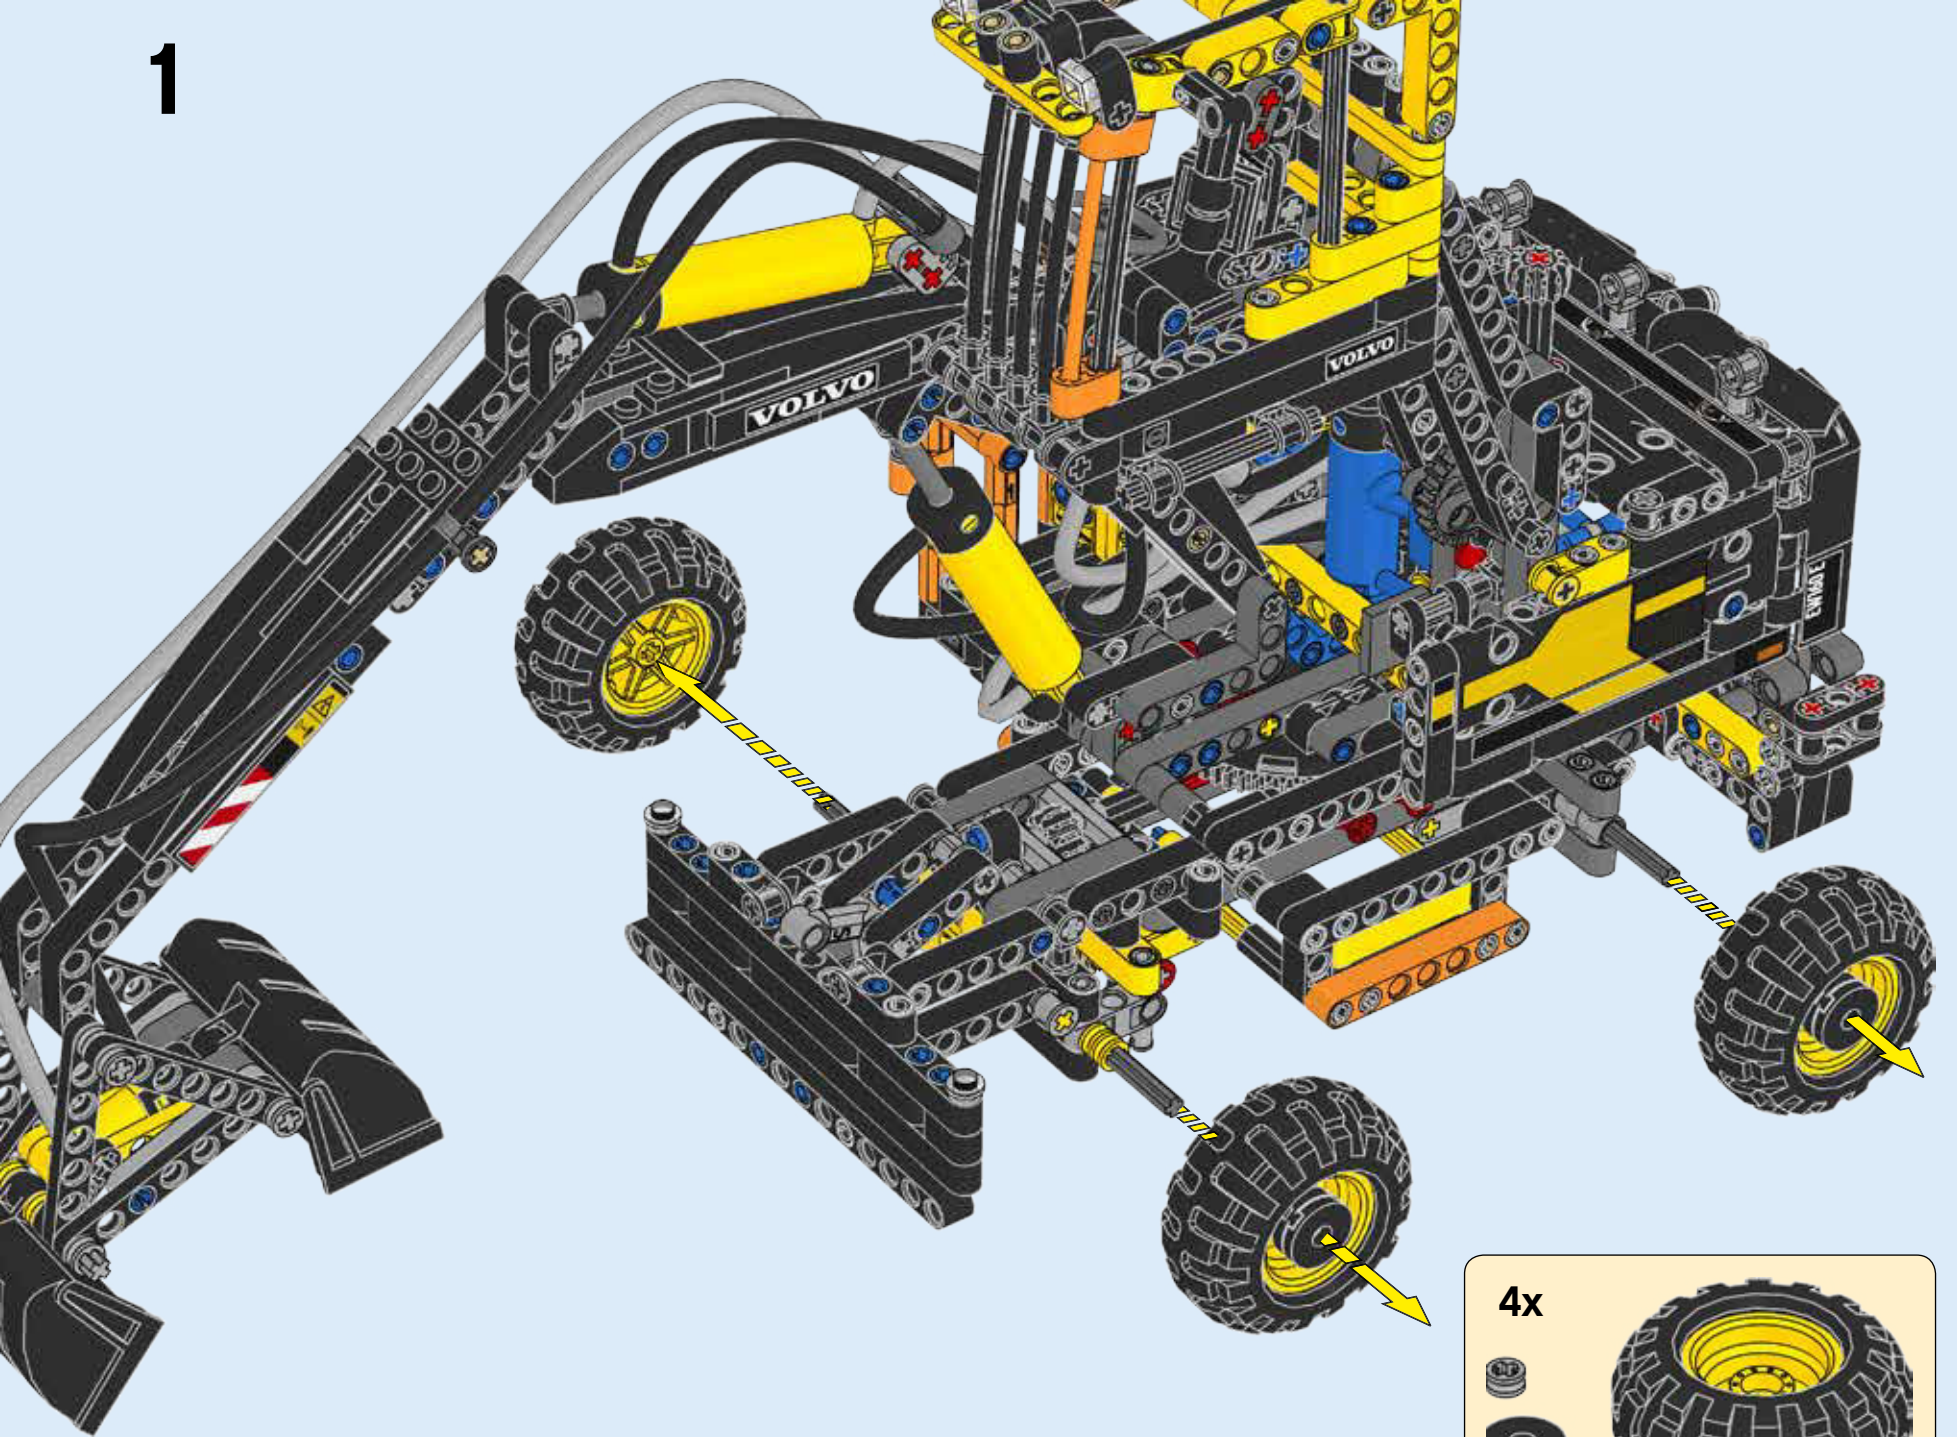

1

4x

This inset box contains the parts list for step 1. It shows a quantity of 4x for a large black tire with a yellow rim. Below the tire are two smaller grey parts: a small bush and a larger bush.